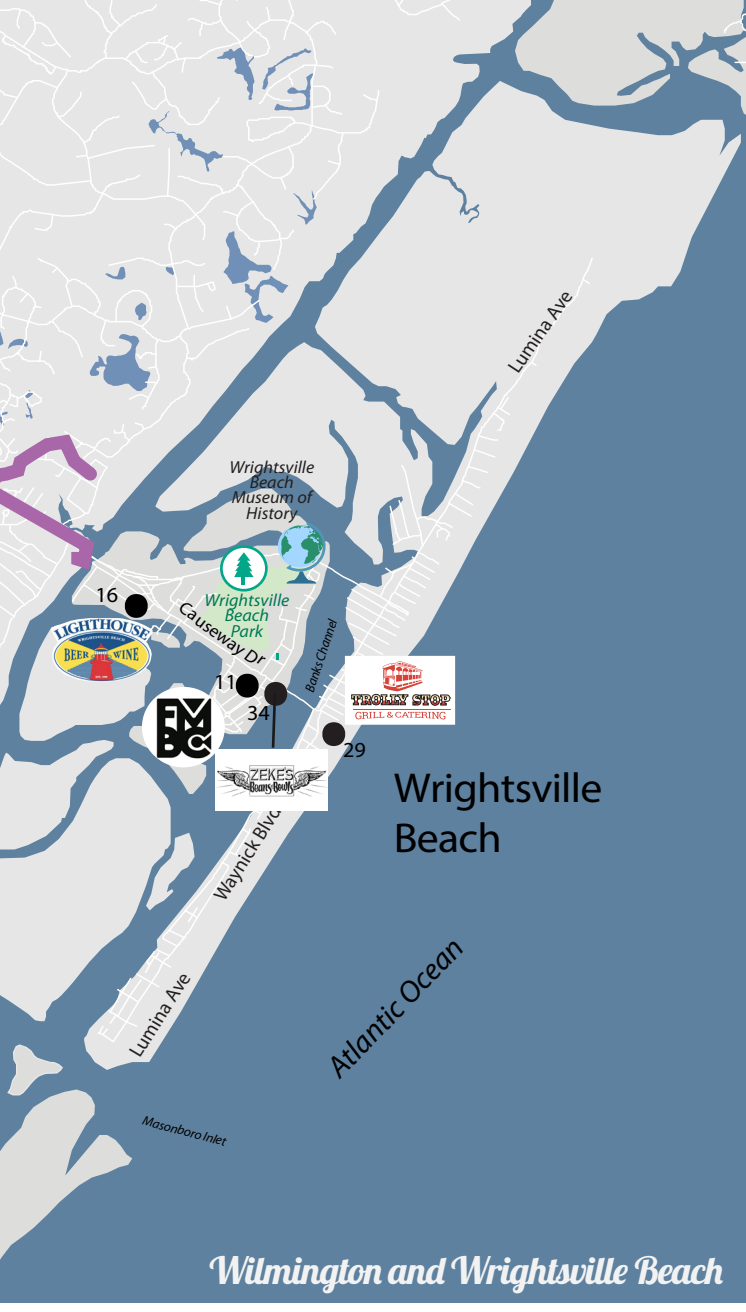

Wilmington and Wrightsville Beach

Business	City/Town
1. Alcove Beer Garden	Wilmington
2. Bike Cycles	Wilmington
3. Bodega Market	Wilmington
4. Boombalatti's (Downtown)	Wilmington
5. Boombalatti's (Mayfaire)	Wilmington
6. Brunches (Randall Pkwy)	Wilmington
7. Brunches (Mayfaire)	Wilmington
8. City Bicycle Company	Wilmington
9. Drift Coffee and Kitchen (two locations)	Wilmington
10. Flying Machine (Randall Pkwy)	Wilmington
11. Flying Machine (Wrightsville Beach)	Wilmington
12. Flytrap Brewing	Wilmington
13. Gravity Records	Wilmington
14. Grinder's Cafe	Wilmington
15. Hi-Wire Brewing	Wilmington
16. Lighthouse Beer and Wine	Wilmington
17. Lovey's Natural Foods and Cafe	Wilmington
18. Magnolia Social Cafe	Wilmington
19. New Anthem Beer Project (Downtown)	Wilmington
20. New Anthem Beer Project (Greenfield)	Wilmington
21. Panacea Brewing	Wilmington
22. Plant Outpost	Wilmington
23. Queen Street Barber Shop	Wilmington
24. Satellite Bar and Lounge	Wilmington
25. Sealevel Vegan Diner	Wilmington
26. Social Coffee & Supply Co.	Wilmington
27. The Basics	Wilmington
28. Trolley Stop (University Area)	Wilmington
29. Trolley Stop (Wrightsville Beach)	Wilmington
30. Two Wheeler Dealer	Wilmington
31. Waterman's Brewing Company	Wilmington
32. Wrightsville Beach Brewery	Wilmington
33. Xit Rooms	Wilmington
34. Zeke's Beans and Bowls	Wilmington
Park/Garden	City/Town
Airlie Gardens	Wilmington
Dram Tree Park	Wilmington
Empie Park	Wilmington
Greenfield Park and Gardens	Wilmington
Halyburton Park	Wilmington
James E.L. Wade Park	Wilmington
Long Leaf Park	Wilmington
Ogden Park	Wilmington
Robert Strange Park	Wilmington
Smith Creek Park	Wilmington
Wallace Park	Wilmington
Wrightsville Beach Park	Wilmington