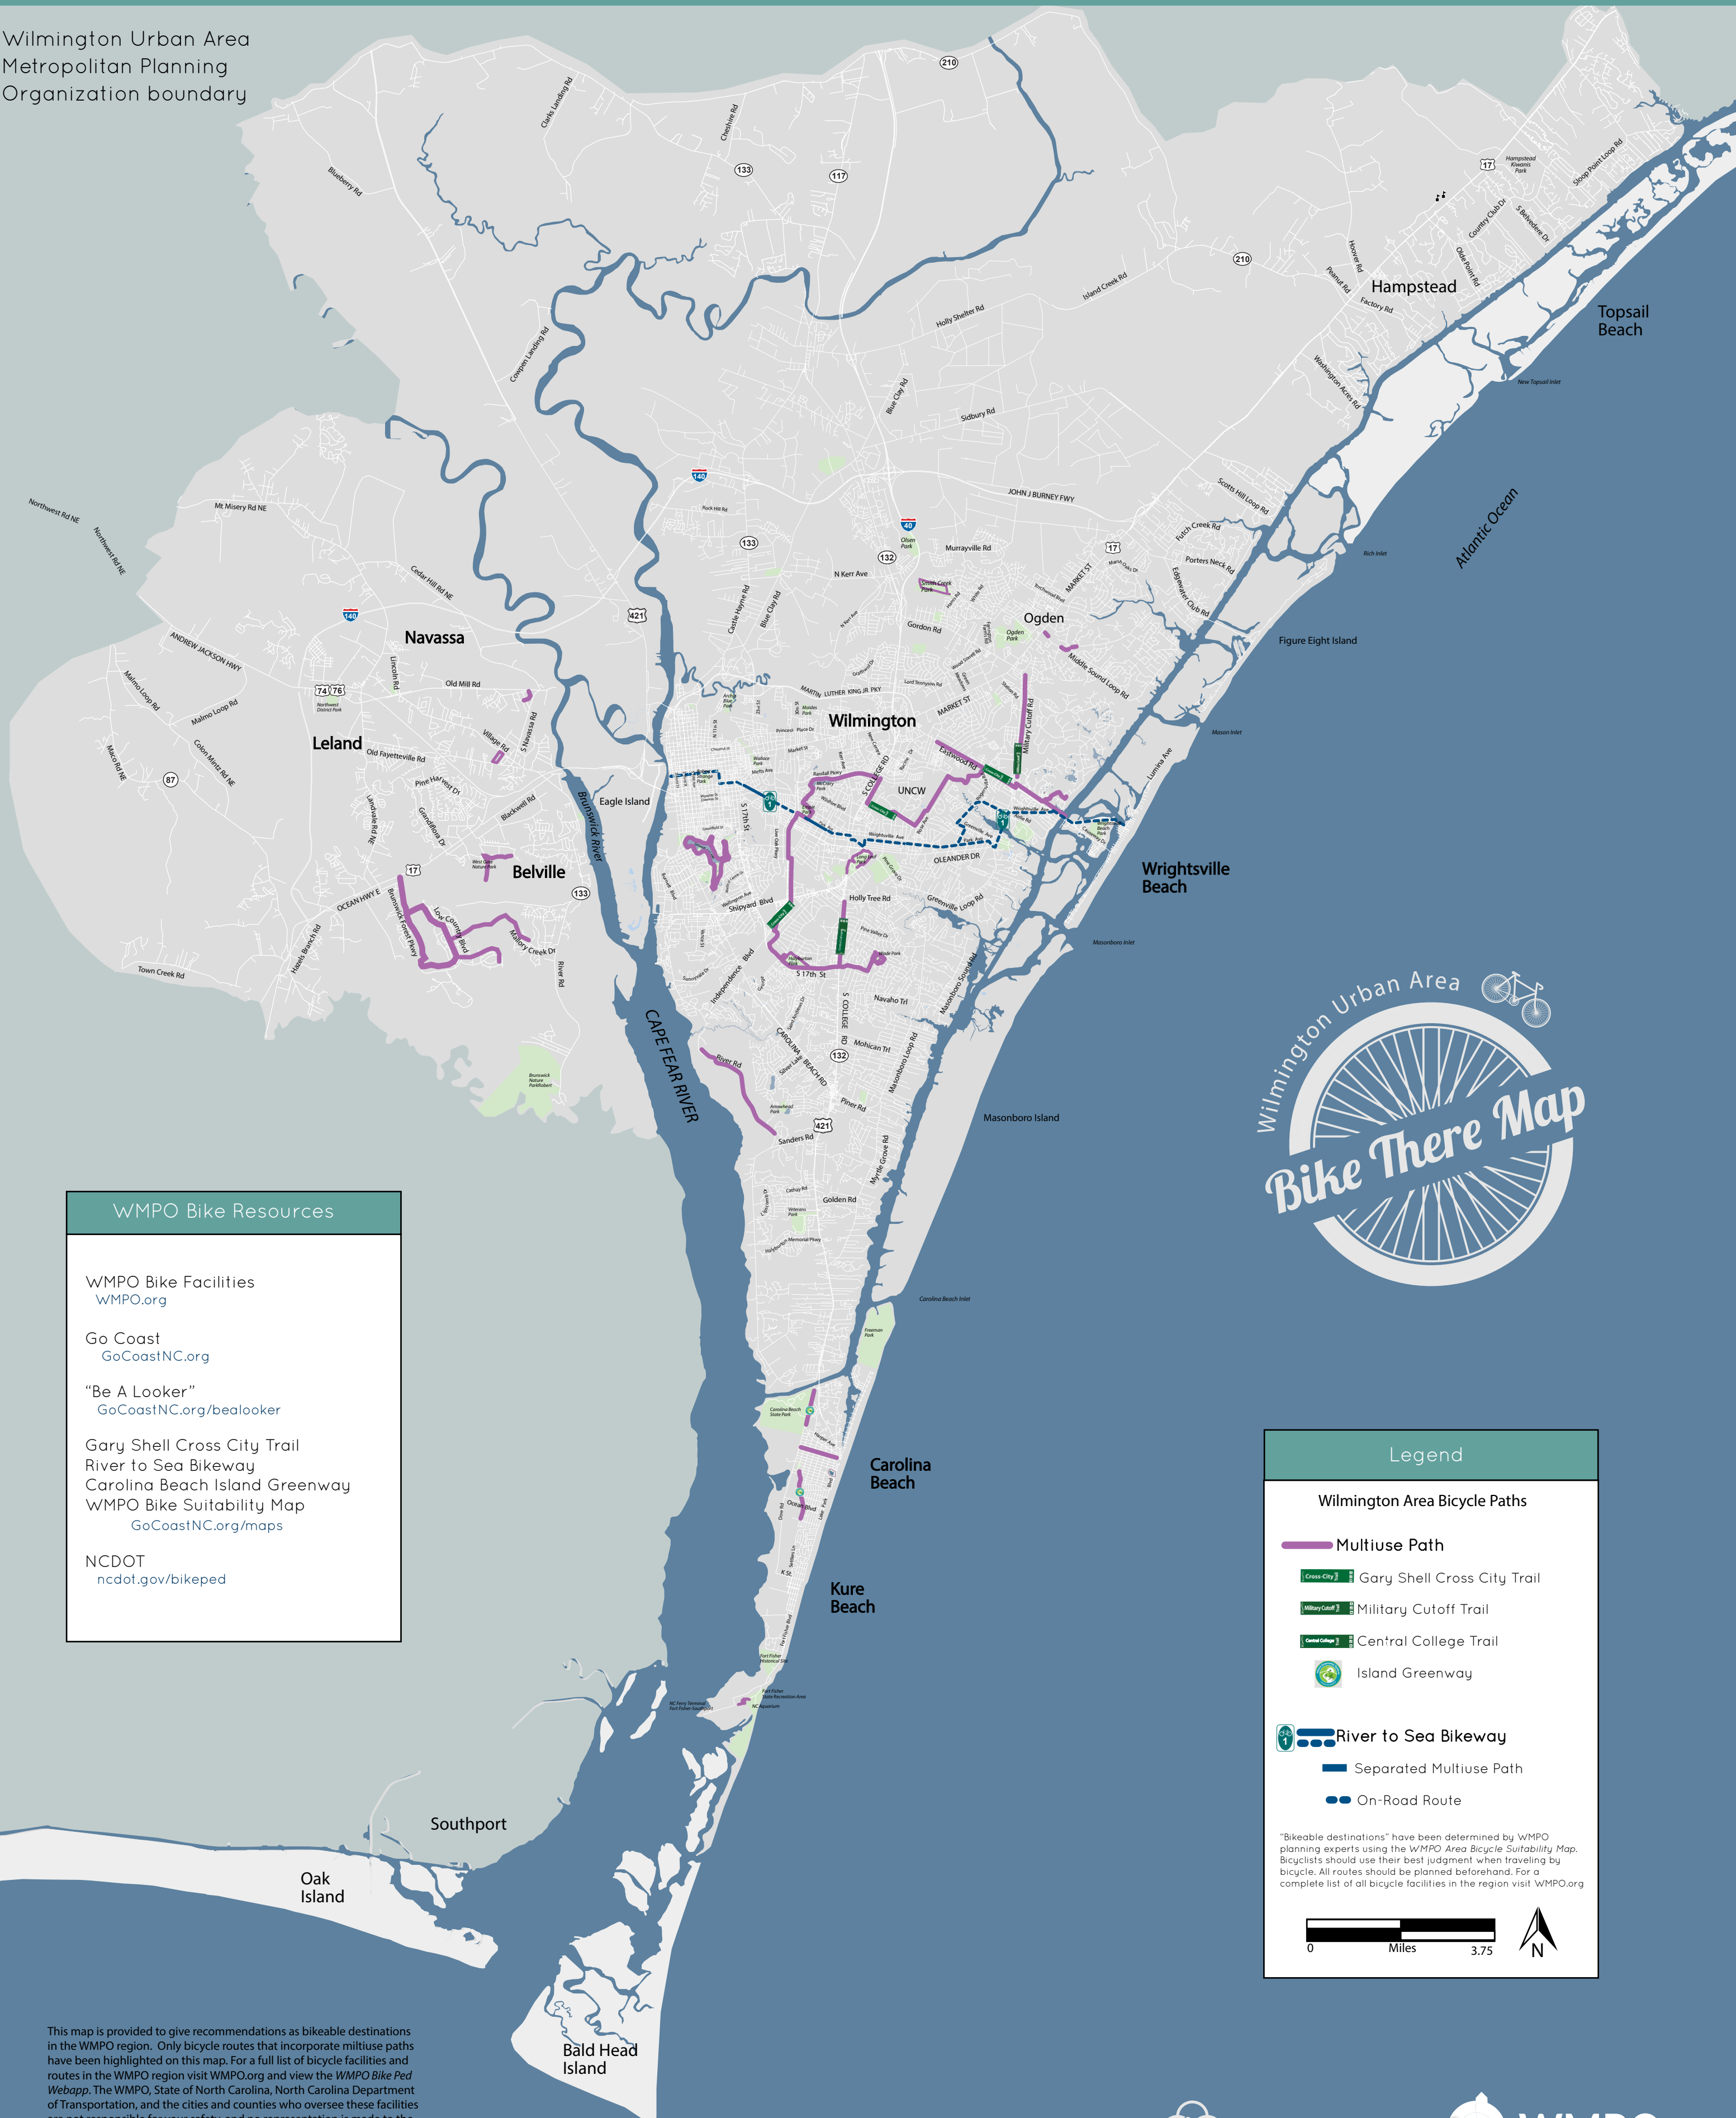

Wilmington Area "Bike There" Map

Wilmington Urban Area
Metropolitan Planning
Organization boundary

WMPO Bike Resources

WMPO Bike Facilities
WMPO.org

Go Coast
GoCoastNC.org

"Be A Looker"
GoCoastNC.org/bealooker

Gary Shell Cross City Trail
River to Sea Bikeway
Carolina Beach Island Greenway
WMPO Bike Suitability Map
GoCoastNC.org/maps

NCDOT
ncdot.gov/bikeped

Legend

Wilmington Area Bicycle Paths

- Multiuse Path**
 - Gary Shell Cross City Trail
 - Military Cutoff Trail
 - Central College Trail
 - Island Greenway
- River to Sea Bikeway**
 - Separated Multiuse Path
 - On-Road Route

0 Miles 3.75

This map is provided to give recommendations as bikeable destinations in the WMPO region. Only bicycle routes that incorporate multiuse paths have been highlighted on this map. For a full list of bicycle facilities and routes in the WMPO region visit WMPO.org and view the WMPO Bike Ped Webapp. The WMPO, State of North Carolina, North Carolina Department of Transportation, and the cities and counties who oversee these facilities are not responsible for your safety, and no representation is made to the safety of the routes shown for bicycle travel.