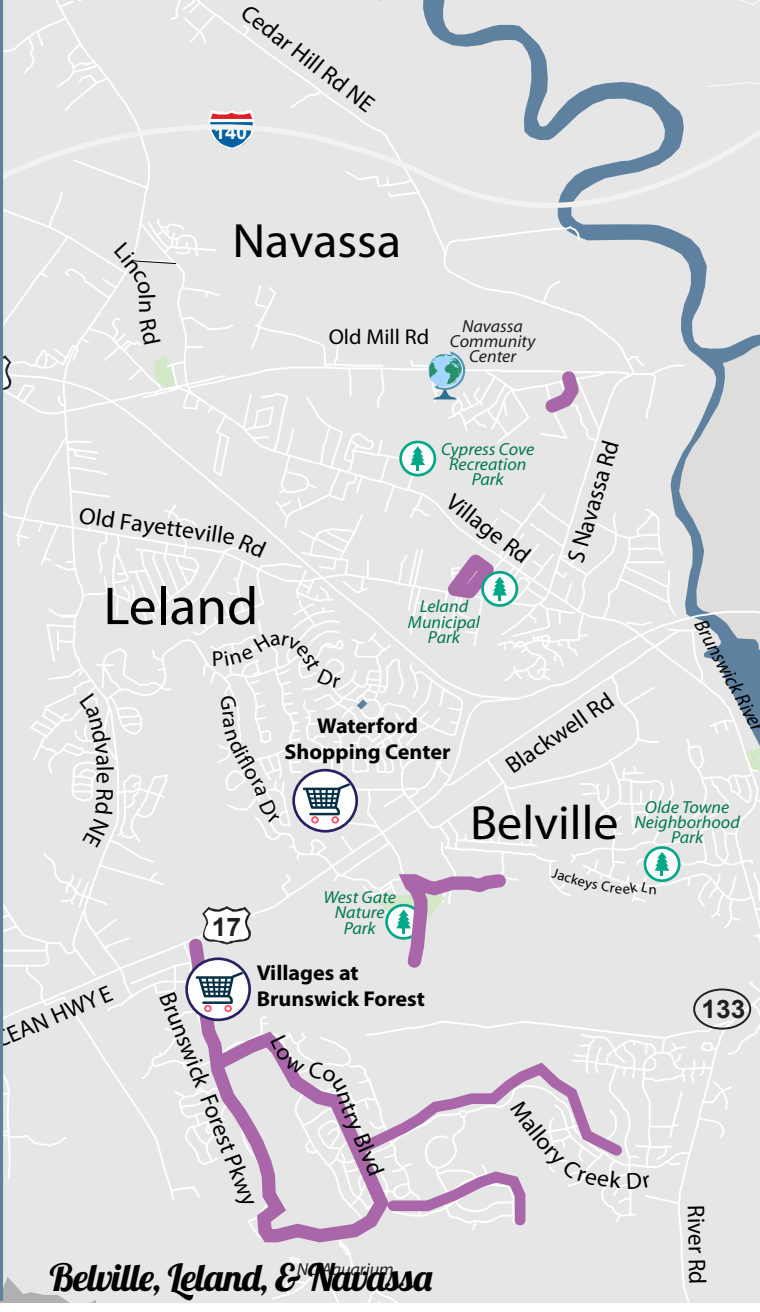

Wilmington and Wrightsville Beach

Business	City/Town
1. Alcove Beer Garden	Wilmington
2. Bike Cycles	Wilmington
3. Bodega Market	Wilmington
4. Boombalatti's (Downtown)	Wilmington
5. Boombalatti's (Mayfaire)	Wilmington
6. Brunches (Randall Pkwy)	Wilmington
7. Brunches (Mayfaire)	Wilmington
8. City Bicycle Company	Wilmington
9. Drift Coffee and Kitchen (two locations)	Wilmington
10. Flying Machine (Randall Pkwy)	Wilmington
11. Flying Machine (Wrightsville Beach)	Wilmington
12. Flytrap Brewing	Wilmington
13. Gravity Records	Wilmington
14. Grinder's Cafe	Wilmington
15. Hi-Wire Brewing	Wilmington
16. Lighthouse Beer and Wine	Wilmington
17. Lovey's Natural Foods and Cafe	Wilmington
18. Magnolia Social Cafe	Wilmington
19. New Anthem Beer Project (Downtown)	Wilmington
20. New Anthem Beer Project (Greenfield)	Wilmington
21. Panacea Brewing	Wilmington
22. Plant Outpost	Wilmington
23. Queen Street Barber Shop	Wilmington
24. Satellite Bar and Lounge	Wilmington
25. Sealevel Vegan Diner	Wilmington
26. Social Coffee & Supply Co.	Wilmington
27. The Basics	Wilmington
28. Trolley Stop (University Area)	Wilmington
29. Trolley Stop (Wrightsville Beach)	Wilmington
30. Two Wheeler Dealer	Wilmington
31. Waterman's Brewing Company	Wilmington
32. Wrightsville Beach Brewery	Wilmington
33. Xit Rooms	Wilmington
34. Zeke's Beans and Bowls	Wilmington
Park/Garden	City/Town
Airlie Gardens	Wilmington
Dram Tree Park	Wilmington
Empie Park	Wilmington
Greenfield Park and Gardens	Wilmington
Halyburton Park	Wilmington
James E.L. Wade Park	Wilmington
Long Leaf Park	Wilmington
Ogden Park	Wilmington
Robert Strange Park	Wilmington
Smith Creek Park	Wilmington
Wallace Park	Wilmington
Wrightsville Beach Park	Wilmington