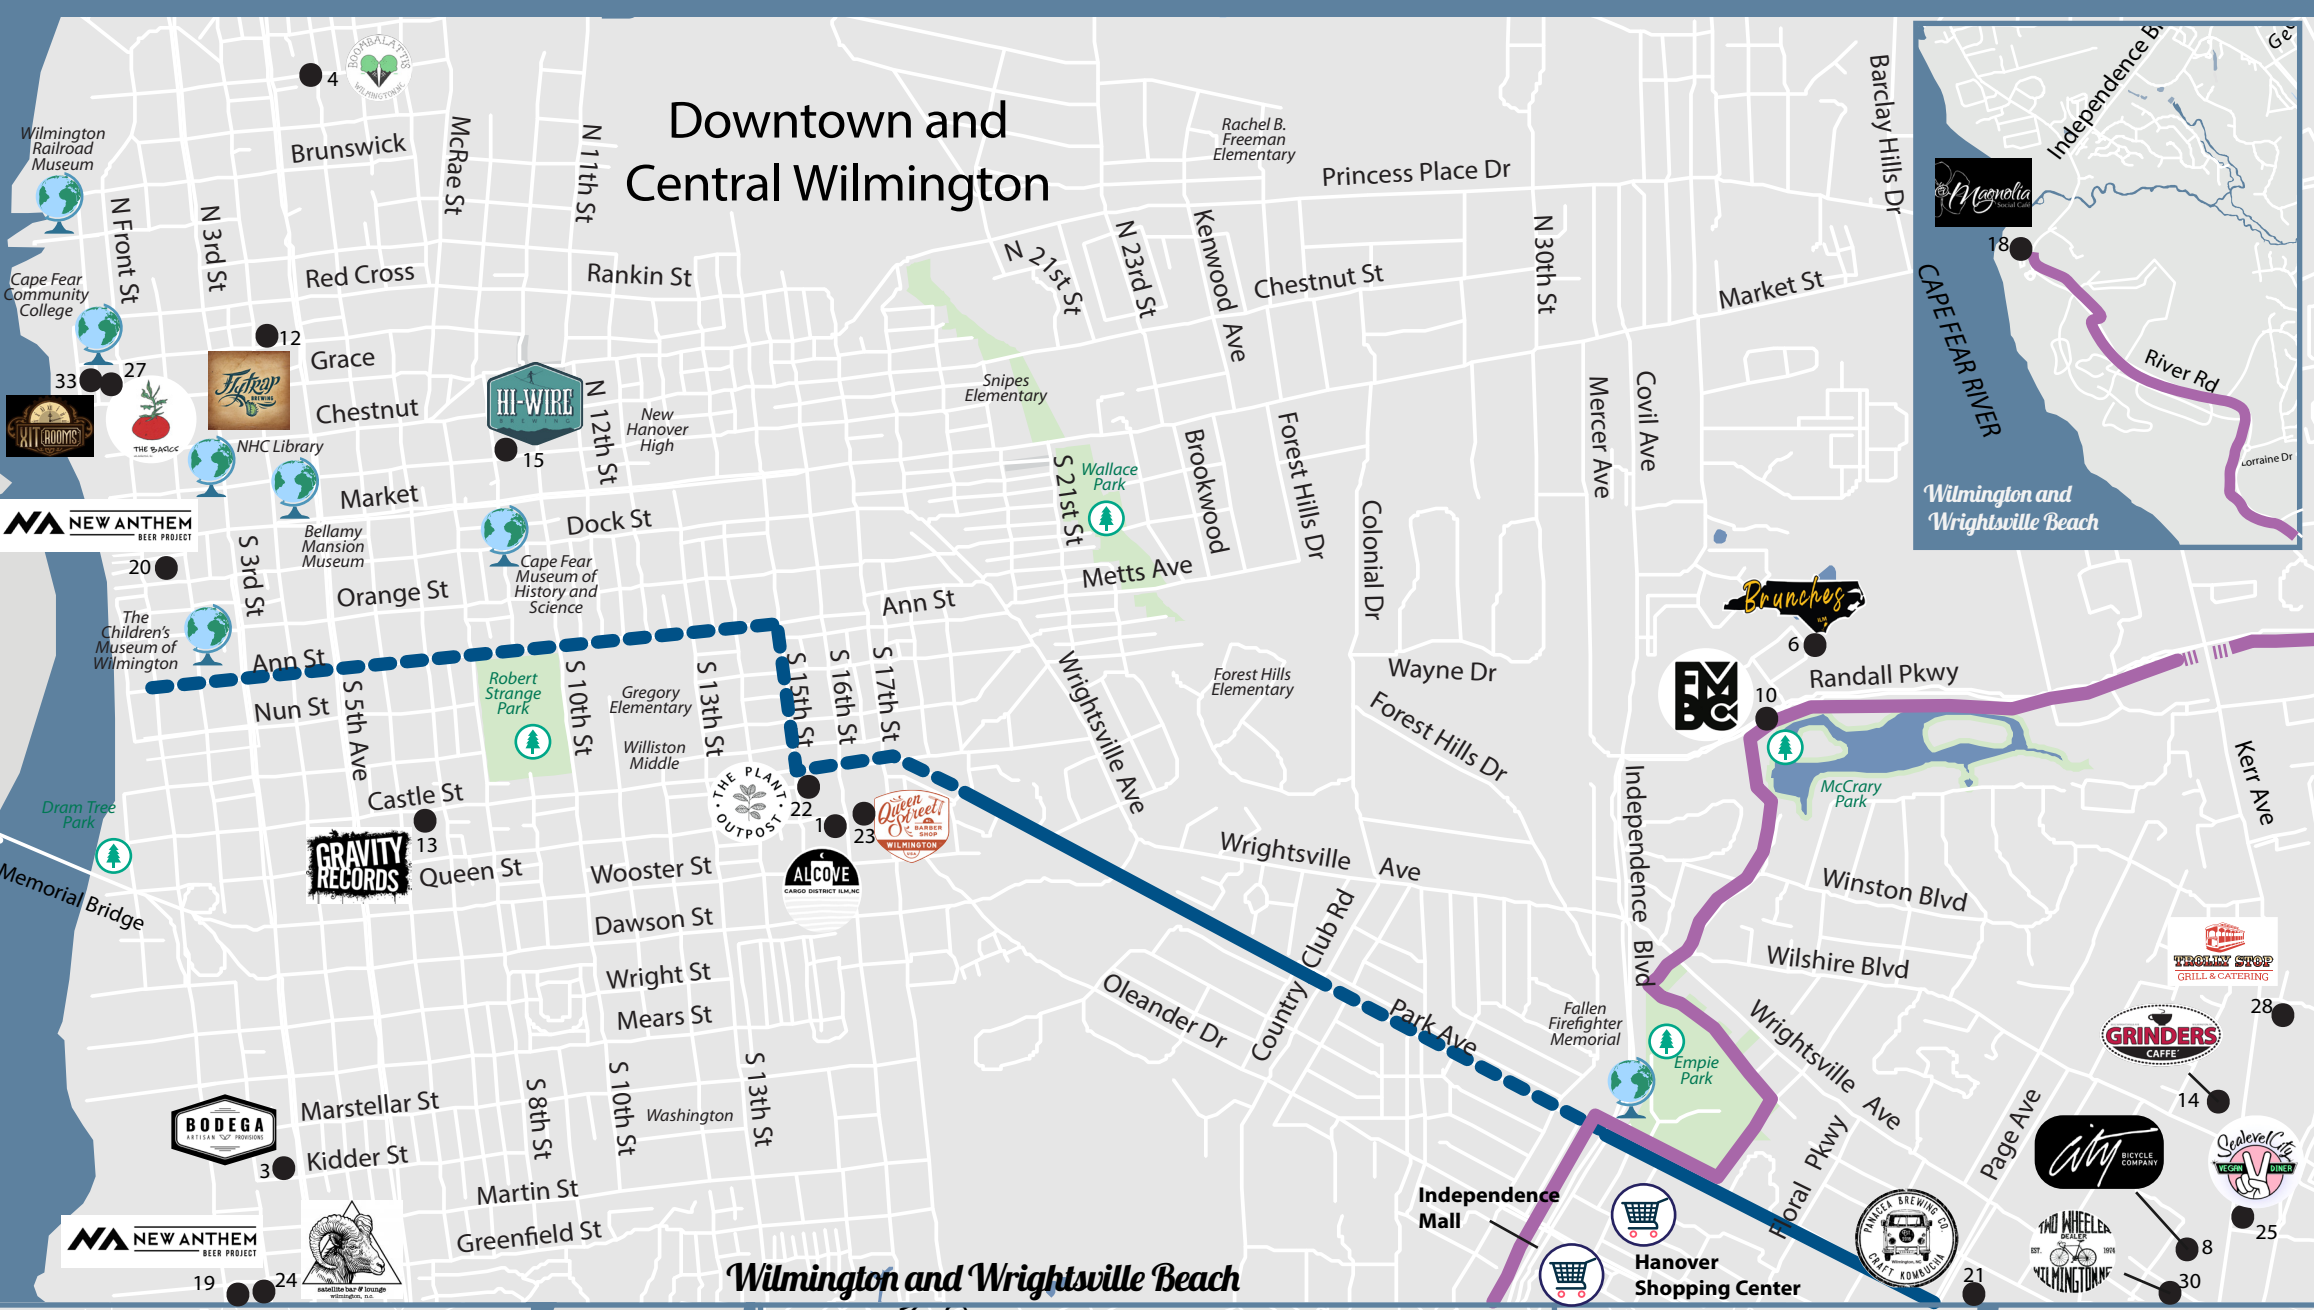

Wilmington Urban Area
Bike There Map

GO COAST WMPO