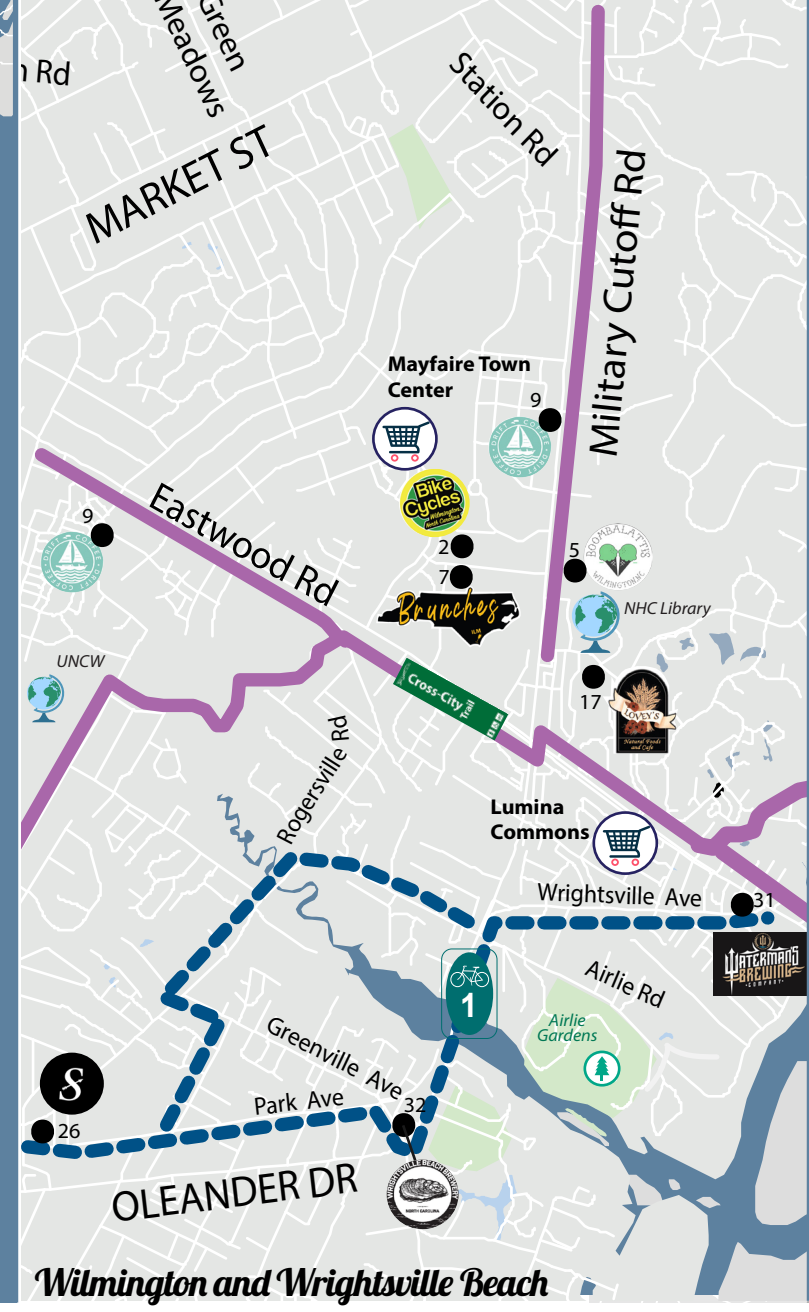

Wilmington Urban Area
Bike There Map

GO COAST WMPO

Wilmington and Wrightsville Beach

Business	City/Town
1. Alcove Beer Garden	Wilmington
2. Bike Cycles	Wilmington
3. Bodega Market	Wilmington
4. Boombalatti's (Downtown)	Wilmington
5. Boombalatti's (Mayfaire)	Wilmington
6. Brunches (Randall Pkwy)	Wilmington
7. Brunches (Mayfaire)	Wilmington
8. City Bicycle Company	Wilmington
9. Drift Coffee and Kitchen (two locations)	Wilmington
10. Flying Machine (Randall Pkwy)	Wilmington
11. Flying Machine (Wrightsville Beach)	Wilmington
12. Flytrap Brewing	Wilmington
13. Gravity Records	Wilmington
14. Grinder's Cafe	Wilmington
15. Hi-Wire Brewing	Wilmington
16. Lighthouse Beer and Wine	Wilmington
17. Lovey's Natural Foods and Cafe	Wilmington
18. Magnolia Social Cafe	Wilmington
19. New Anthem Beer Project (Downtown)	Wilmington
20. New Anthem Beer Project (Greenfield)	Wilmington
21. Panacea Brewing	Wilmington
22. Plant Outpost	Wilmington
23. Queen Street Barber Shop	Wilmington
24. Satellite Bar and Lounge	Wilmington
25. Sealevel Vegan Diner	Wilmington
26. Social Coffee & Supply Co.	Wilmington
27. The Basics	Wilmington
28. Trolley Stop (University Area)	Wilmington
29. Trolley Stop (Wrightsville Beach)	Wilmington
30. Two Wheeler Dealer	Wilmington
31. Waterman's Brewing Company	Wilmington
32. Wrightsville Beach Brewery	Wilmington
33. Xit Rooms	Wilmington
34. Zeke's Beans and Bowls	Wilmington
Park/Garden	City/Town
Airlie Gardens	Wilmington
Dram Tree Park	Wilmington
Empie Park	Wilmington
Greenfield Park and Gardens	Wilmington
Halyburton Park	Wilmington
James E.L. Wade Park	Wilmington
Long Leaf Park	Wilmington
Ogden Park	Wilmington
Robert Strange Park	Wilmington
Smith Creek Park	Wilmington
Wallace Park	Wilmington
Wrightsville Beach Park	Wilmington